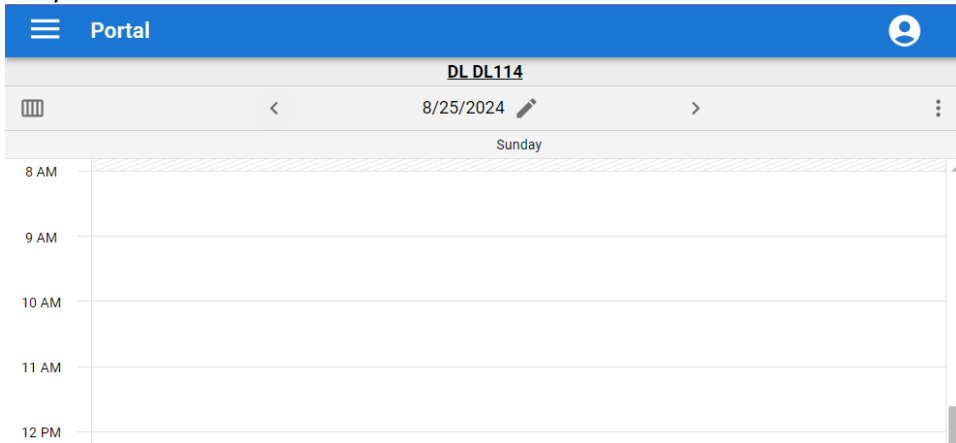

Default configuration

<b>Configuration type</b> Classroom Style	<b>Capacity</b> 26
<b>Description</b> Classroom Style	
<b>Characteristics</b> <not specified>	

Image gallery

When you have opened a room to look at it's details like above, there is a Calendar button at the top right that will take you to a calendar view of bookings in that particular room.

DL DL114

Location

**Campus**  
KINGS

**Building**  
D1

When you are on a calendar view of a single room, there are additional navigation options available at the top of this screen.

- You can scroll from week to week using the < and > buttons on either side of the date.
- You can click the pencil icon to select a specific date you want to see.
- You can click the 3 dots on the far right to change your view (eg. daily to weekly to monthly). See the following screenshots from DL114 when changing the view.

Daily view of DL114:

Weekly view of DL114:

Monthly view of DL114:

Portal <span style="float: right;">👤</span>						
DL DL114						
August 2024 <span style="float: right;">📅</span>						
Sun	Mon	Tue	Wed	Thu	Fri	Sat
28	29	30 Unavailable	31	1	2	3
4	5 Civic Holiday	6	7	8	9	10
11	12	13	14	15	16	17
18	19	20	21	22	23	24
25	26	27	28 Unavailable	29 Unavailable	30	31
1	2 Unavailable Labour Day	3 Unavailable	4 Unavailable	5 Unavailable Unavailable	6	7