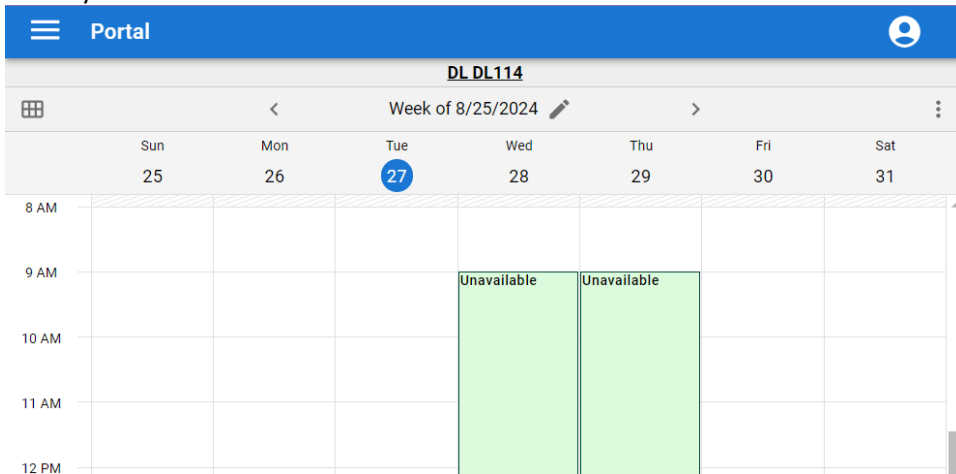

Default configuration

<b>Configuration type</b> Classroom Style	<b>Capacity</b> 26
<b>Description</b> Classroom Style	
<b>Characteristics</b> <not specified>	

Image gallery

When you have opened a room to look at it's details like above, there is a Calendar button at the top right that will take you to a calendar view of bookings in that particular room.

DL DL114

Location

**Campus**  
KINGS

**Building**  
D1

When you are on a calendar view of a single room, there are additional navigation options available at the top of this screen.

- You can scroll from week to week using the < and > buttons on either side of the date.
- You can click the pencil icon to select a specific date you want to see.
- You can click the 3 dots on the far right to change your view (eg. daily to weekly to monthly). See the following screenshots from DL114 when changing the view.

Daily view of DL114:

Weekly view of DL114:

Monthly view of DL114:

Portal <span style="float: right;">👤</span>						
DL DL114						
August 2024 <span style="float: right;">📅</span>						
Sun	Mon	Tue	Wed	Thu	Fri	Sat
28	29	30 Unavailable	31	1	2	3
4	5 Civic Holiday	6	7	8	9	10
11	12	13	14	15	16	17
18	19	20	21	22	23	24
25	26	27	28 Unavailable	29 Unavailable	30	31
1	2 Unavailable Labour Day	3 Unavailable	4 Unavailable	5 Unavailable Unavailable	6	7