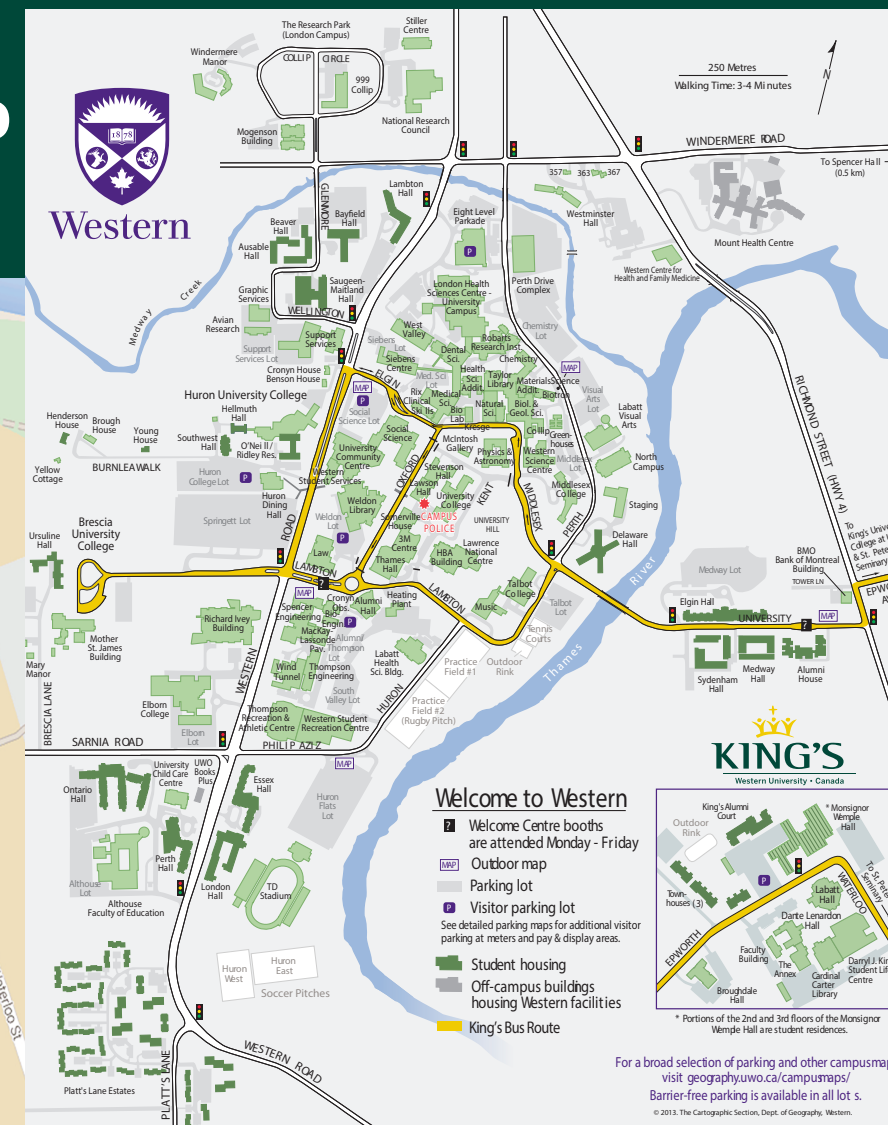

KING'S

Western University · Canada

Western University · Canada

KING'S

King's University College Campus Map 266 Epworth Avenue, London ON, N6A 2M3

Cardinal Carter Library (CCL)