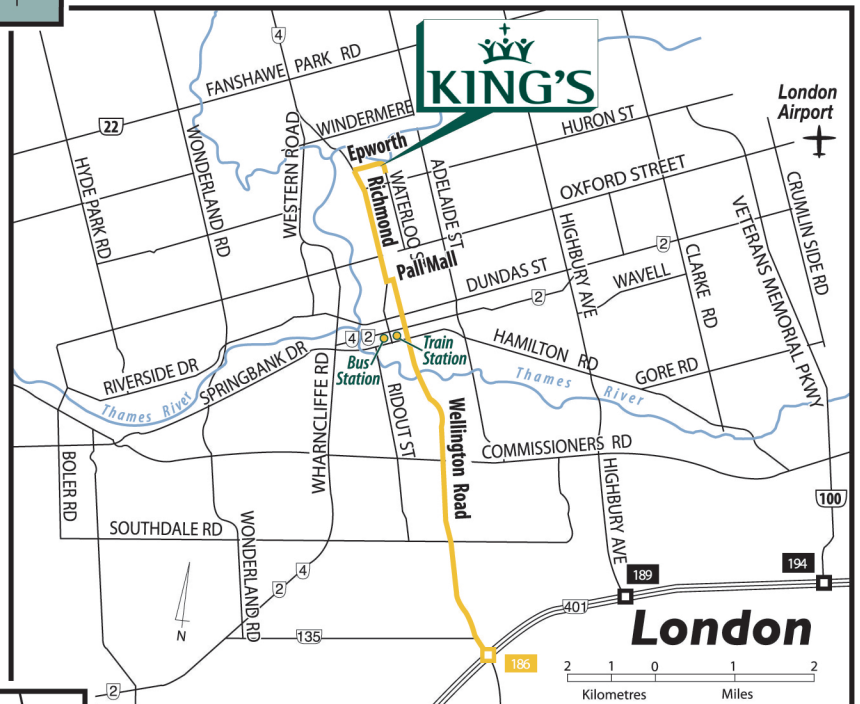

Western University · Canada

266 Epworth Avenue
London, ON, N6A 2M3

Tel: 519-433-3491 OR Toll Free Tel: 1-800-265-4406

Distance to London (kilometres)

Canadian Cities

Sarnia	100
Kitchener/Waterloo	110
Hamilton	125
Toronto	190
Niagara Falls	195
Windsor	195
Owen Sound	210
Barrie	250
Ottawa	565
Montreal	720

U.S. Cities

Chicago	630
New York	840

©2013. Cartographic Section, Dept. of Geography, Western.

Directions to King's

Eastbound or Westbound

- Exit Highway 401 at Wellington Road North
- Follow Wellington Road downtown until it ends at Pall Mall Street
- Turn left onto Pall Mall Street and follow for one block
- Turn right onto Richmond Street and follow for approximately 1.5 km
- Just past the gates of Western, turn right onto Epworth Avenue

Southbound

- Follow Highway 4 (which becomes Richmond Street)
- Turn left onto Epworth Avenue (1/2 block before main gates of Western)

Train, Bus and Air

- The VIA Rail Station is located in downtown London, near the corner of Richmond and York Streets
- The Greyhound Bus Terminal is located in downtown London, one block west of Richmond Street
- Both Richmond and University buses stop on Richmond Street near Epworth Avenue
- The London Airport is located about 10 minutes (by car or taxi) from King's